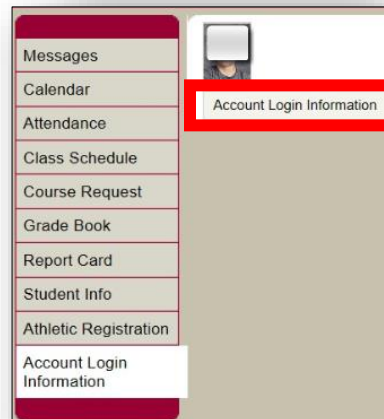

Finding Student Office 365 Login Information in Student VUE

These directions explain how students can find and view their login information for Office 365 in Student VUE.

1. Using a web browser or the QR Code to right, and go to StudentVUE.

<https://studentvue.cobbk12.org/>

2. On the left, click on **Account Login Information**.

3. Click on **Account Login Information** below the picture.

4. The student O365 username information will be displayed.